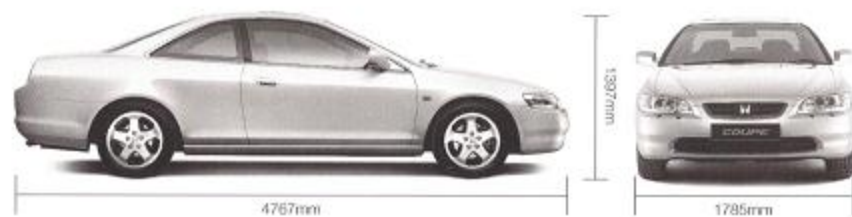

Accord Coupé

	LIST PRICE	VAT @ 17.5%	R.R.P.*	ON THE ROAD PRICE**
Accord Coupé 2.0i ES (Man) Sunroof and Climate Control	£17,144.68	£3,000.32	£20,145.00	£20,795.00
Accord Coupé 2.0i ES (Auto) Sunroof and Climate Control	£17,995.74	£3,149.26	£21,145.00	£21,795.00
Accord Coupé 3.0i V6 (Auto) Sunroof and Climate Control	£19,782.96	£3,462.02	£23,245.00	£23,895.00

Metallic Paint £245.00

A C C O R D C O U P É

CR-V

	LIST PRICE	VAT @ 17.5%	R.R.P.*	ON THE ROAD PRICE**
CR-V 2.0i LS (Man) Sunroof	£11,617.02	£2,382.98	£16,000.00	£16,850.00
CR-V 2.0i LS (Man) Sunroof and Air conditioning	£14,340.43	£2,909.57	£16,850.00	£17,500.00
CR-V 2.0i LS (Auto) Sunroof	£14,382.96	£2,517.02	£16,900.00	£17,550.00
CR-V 2.0i LS (Auto) Sunroof and Air conditioning	£15,106.38	£2,843.62	£17,750.00	£18,400.00
CR-V 2.0i ES (Man) Sunroof and Air conditioning	£14,638.30	£2,861.70	£17,200.00	£17,850.00
CR-V 2.0i ES (Auto) Sunroof and Air conditioning	£15,404.26	£2,895.74	£18,100.00	£18,750.00

Metallic Paint £225.00