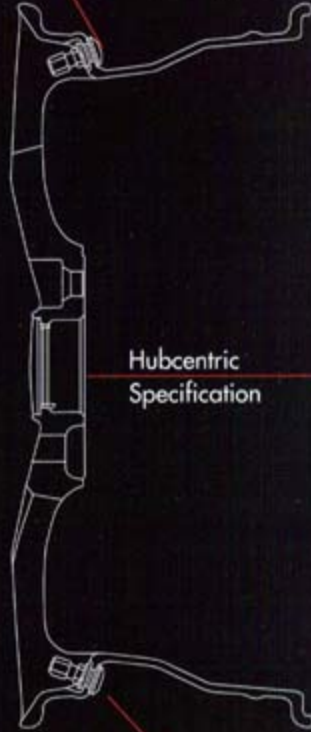

Accord Sedan shown with: MUGEN color-matched Front Underbody Spoiler, Side Underbody Spoiler, Front Grille, MUGEN Emblems, and 18" XJ Alloy Wheels with Tires.

Integratyper.org

 MUGEN

Integratyper.org

Accord Sedan shown with: MUGEN color-matched Front Underbody Spoiler, Side Underbody Spoiler, Rear Underbody Spoiler, MUGEN Emblems, and 18" XJ Alloy Wheels with Tires.

Mesh Style Design

Twin Air Valve

Hubcentric Specification

Black Metal Coat Finish

18x7.5J+55 5H-114.3

Twin Air Valve

Ability to use one valve for tire gauge and the other for filling with air.

MUGEN 18" XJ Alloy Wheels, the "XJ" alloy wheel is engineered to be light-weight while still maintaining high rigidity. The mesh design helps to dissipate heat efficiently. Twin Air Valve system allows for separate "In" and "Out" valve system. Hub-centric fitting improves the fit between the wheel and hub to achieve the highest driving performance.